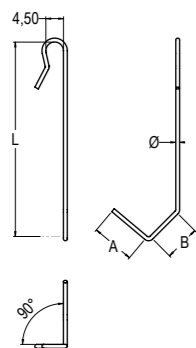

KLEMHAKEN, 90DV+L

Art. Nr.	Prijs €/1000 stuks	Aantal per doos	L x Ø mm	A, mm	B, mm
050X1,0 90DV+L	18,00	8000	050X1,0	11	11
060X1,0 90DV+L	20,00	8000	060X1,0	11	11
075X1,0 90DV+L	22,50	6000	075X1,0	11	11

- » Past in het systeem traverse 1000/1100
- » Veilige/stabiele ophanging
- » Slechts kleine ophangmerktekens door gebruik van dunne draad